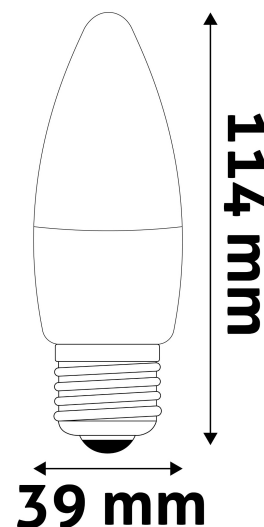

PRODUCT OUTLINE