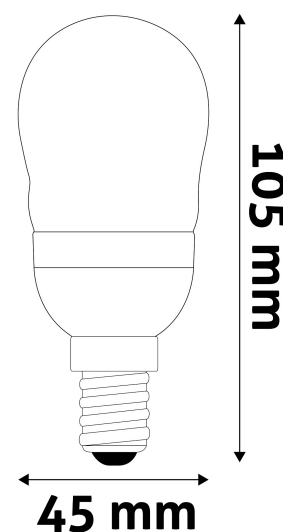

Avide LED Globe Mini B45 6W E14 CW 6400K

Product code: ABMB14CW-6W
Brand link: avidelighting.com/qr/ABMB14CW-6W
ID: AB-190518
Company name: Armin Trade Kft.
Company address: Kossuth utca 22 2/4, 4024 Debrecen

Wattage: 6W
Voltage: 220-240V
Beam angle: 160°
Dimmability: No
Lumen output: 570lm
Color temperature: 6 400K
Lifetime: 25 000h
Energy class: F
CRI: 80
IP standard: IP20

BOX PICTURE

Avide LED Globe Mini B45 6W E14 CW 6400K

Page: 2/3

PRODUCT SIZE

Diameter:	45mm
Height:	105mm

CARDBOARD BOX

EAN:	5999562289044
Packaging:	1/b 100/c 4800/p
Dimensions:	46mm x 46mm x 140mm
Net weight:	31g
Gross weight:	41g

CARTON

EAN:	5999562289051
Packaging:	1/b 100/c 4800/p
Dimensions:	495mm x 245mm x 245mm
Net weight:	3.1kg
Gross weight:	4.1kg

PALLET EXAMPLE

Height:	
Width:	120cm (std Euro pallet)
Depth:	80cm (std Euro pallet)
Cartons per pallet:	48carton/pallet
Cartons per row:	6pcs
Net weight:	148.8kg
Gross weight:	196.8kg

PRODUCT PICTURE

PRODUCT OUTLINE