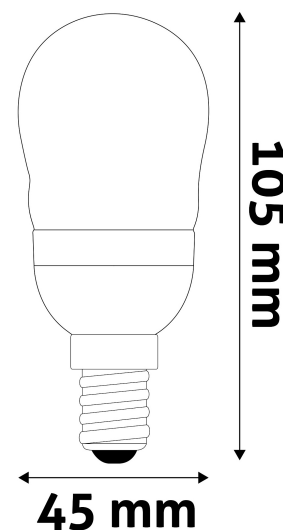

Avide LED Globe Mini B45 6W E14 WW 3000K

Product code: ABMB14WW-6W
Brand link: avidelighting.com/qr/ABMB14WW-6W
ID: AB-190518
Company name: Armin Trade Kft.
Company address: Kossuth utca 22 2/4, 4024 Debrecen

Wattage: 6W
Voltage: 220-240V
Beam angle: 160°
Dimmability: No
Lumen output: 540lm
Color temperature: 3 000K
Lifetime: 25 000h
Energy class: F
CRI: 80
IP standard: IP20

BOX PICTURE

Avide LED Globe Mini B45 6W E14 WW 3000K

Page: 2/3

PRODUCT SIZE

Diameter:	45mm
Height:	105mm

CARDBOARD BOX

EAN:	5999562285305
Packaging:	1/b 100/c 4800/p
Dimensions:	46mm x 46mm x 140mm
Net weight:	31g
Gross weight:	41g

CARTON

EAN:	5999562285312
Packaging:	1/b 100/c 4800/p
Dimensions:	495mm x 245mm x 245mm
Net weight:	3.1kg
Gross weight:	4.1kg

PALLET EXAMPLE

Height:	
Width:	120cm (std Euro pallet)
Depth:	80cm (std Euro pallet)
Cartons per pallet:	48carton/pallet
Cartons per row:	6pcs
Net weight:	148.8kg
Gross weight:	196.8kg

PRODUCT PICTURE

PRODUCT OUTLINE