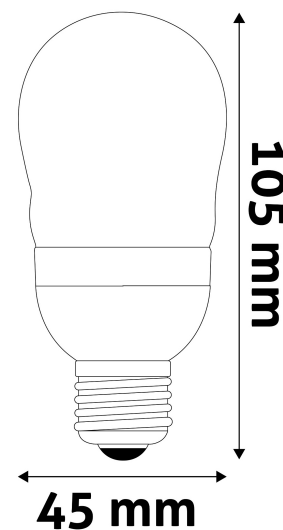

Avide LED Globe Mini B45 6W E27 CW 6400K

Product code: ABMB27CW-6W
Brand link: avidelighting.com/qr/ABMB27CW-6W
ID: AB-190518
Company name: Armin Trade Kft.
Company address: Kossuth utca 22 2/4, 4024 Debrecen

Wattage: 6W
Voltage: 220-240V
Beam angle: 160°
Dimmability: No
Lumen output: 570lm
Color temperature: 6 400K
Lifetime: 25 000h
Energy class: F
CRI: 80
IP standard: IP20

BOX PICTURE

Avide LED Globe Mini B45 6W E27 CW 6400K

Page: 2/3

PRODUCT SIZE

Diameter:	45mm
Height:	105mm

CARDBOARD BOX

EAN:	5999562289068
Packaging:	1/b 100/c 4800/p
Dimensions:	46mm x 46mm x 140mm
Net weight:	32g
Gross weight:	43g

CARTON

EAN:	5999562289075
Packaging:	1/b 100/c 4800/p
Dimensions:	495mm x 245mm x 245mm
Net weight:	3.2kg
Gross weight:	4.3kg

PALLET EXAMPLE

Height:	
Width:	120cm (std Euro pallet)
Depth:	80cm (std Euro pallet)
Cartons per pallet:	48carton/pallet
Cartons per row:	
Net weight:	153.6kg
Gross weight:	206.4kg

PRODUCT PICTURE

PRODUCT OUTLINE