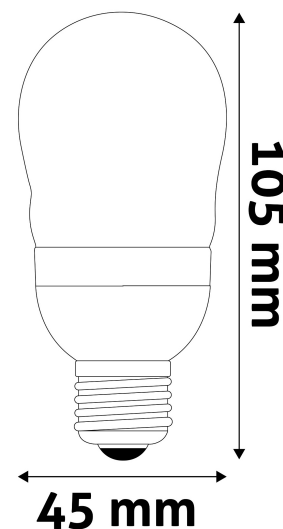

Wattage: 6W
Voltage: 220-240V
Beam angle: 160°
Dimmability: No
Lumen output: 530lm
Color temperature: 2 700K
Lifetime: 25 000h
Energy class: F
CRI: 80
IP standard: IP20

BOX PICTURE

Avide LED Globe Mini B45 6W E27 EW 2700K

Page: 2/3

PRODUCT SIZE

Diameter: 45mm
Height: 105mm

CARDBOARD BOX

EAN: 5999097919140
Packaging: 1/b 100/c 4800/p
Dimensions: 46mm x 46mm x 112mm
Net weight: 32g
Gross weight: 47g

CARTON

EAN: 5999097919157
Packaging: 1/b 100/c 4800/p
Dimensions: 495mm x 245mm x 245mm
Net weight: 3.2kg
Gross weight: 4.7kg

PALLET EXAMPLE

Height:
Width: 120cm (std Euro pallet)
Mepth: 80cm (std Euro pallet)
Cartons per pallet: 48carton/pallet
Cartons per row:
Net weight: 153.6kg
Gross weight: 225.6kg

PRODUCT PICTURE

PRODUCT OUTLINE