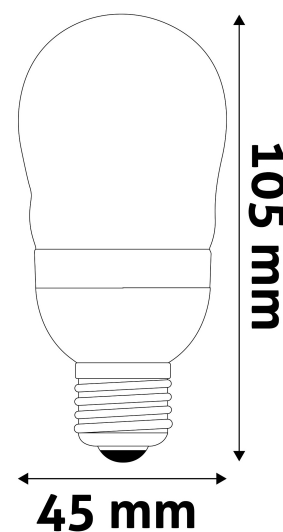

Avide LED Globe Mini B45 6W E27 WW 3000K

Product code: ABMB27WW-6W
Brand link: avidelighting.com/qr/ABMB27WW-6W
ID: AB-190518
Company name: Armin Trade Kft.
Company address: Kossuth utca 22 2/4, 4024 Debrecen

Wattage: 6W
Voltage: 220-240V
Beam angle: 160°
Dimmability: No
Lumen output: 540lm
Color temperature: 3 000K
Lifetime: 25 000h
Energy class: F
CRI: 80
IP standard: IP20

BOX PICTURE

Avide LED Globe Mini B45 6W E27 WW 3000K

Page: 2/3

PRODUCT SIZE

Diameter:	45mm
Height:	105mm

CARDBOARD BOX

EAN:	5999562285343
Packaging:	1/b 100/c 4800/p
Dimensions:	46mm x 46mm x 140mm
Net weight:	32g
Gross weight:	43g

CARTON

EAN:	5999562285350
Packaging:	1/b 100/c 4800/p
Dimensions:	495mm x 245mm x 245mm
Net weight:	3.2kg
Gross weight:	4.3kg

PALLET EXAMPLE

Height:	
Width:	120cm (std Euro pallet)
Depth:	80cm (std Euro pallet)
Cartons per pallet:	48carton/pallet
Cartons per row:	
Net weight:	153.6kg
Gross weight:	206.4kg

PRODUCT PICTURE

PRODUCT OUTLINE