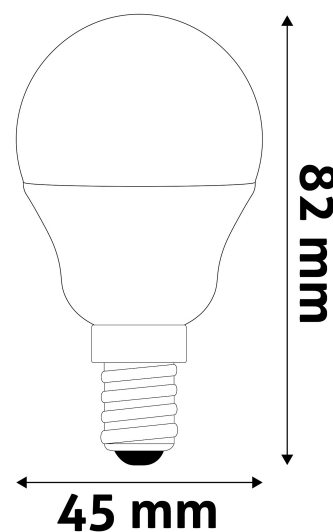

Wattage: 6W
Voltage: 220-240V
Beam angle: 150°
Dimmability: No
Lumen output: 550lm
Color temperature: 2 700K
Lifetime: 25 000h
Energy class: F
CRI: 80
IP standard: IP20

BOX PICTURE

Avide LED Globe Mini G45 6W E14 EW 2700K

Page: 2/3

PRODUCT SIZE

Diameter:	45mm
Height:	82mm

CARDBOARD BOX

EAN:	5999562284131
Packaging:	1/b 100/c 4800/p
Dimensions:	46mm x 46mm x 109mm
Net weight:	23g
Gross weight:	31g

CARTON

EAN:	5999562284148
Packaging:	1/b 100/c 4800/p
Dimensions:	490mm x 255mm x 195mm
Net weight:	2.3kg
Gross weight:	3.1kg

PALLET EXAMPLE

Height:	
Width:	120cm (std Euro pallet)
Depth:	80cm (std Euro pallet)
Cartons per pallet:	48carton/pallet
Cartons per row:	6pcs
Net weight:	110.4kg
Gross weight:	148.8kg

PRODUCT PICTURE

PRODUCT OUTLINE