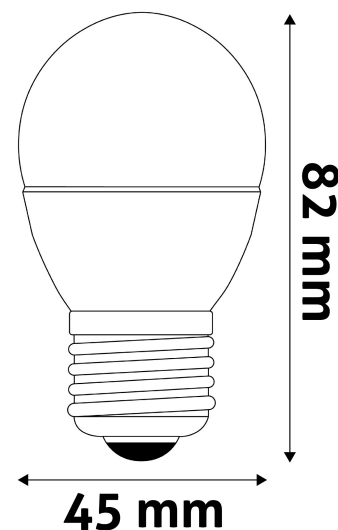

Wattage: 6W
Voltage: 220-240V
Beam angle: 160°
Dimmability: No
Lumen output: 530lm
Color temperature: 2 700K
Lifetime: 25 000h
Energy class: F
CRI: 80
IP standard: IP20

BOX PICTURE

Avide LED Globe Mini G45 6W E27 EW 2700K

Page: 2/3

PRODUCT SIZE

Diameter:	45mm
Height:	82mm

CARDBOARD BOX

EAN:	5999562286647
Packaging:	1/b 100/c 4800/p
Dimensions:	46mm x 46mm x 109mm
Net weight:	25g
Gross weight:	34g

CARTON

EAN:	5999562286654
Packaging:	1/b 100/c 4800/p
Dimensions:	490mm x 255mm x 195mm
Net weight:	2.5kg
Gross weight:	3.4kg

PALLET EXAMPLE

Height:	
Width:	120cm (std Euro pallet)
Depth:	80cm (std Euro pallet)
Cartons per pallet:	48carton/pallet
Cartons per row:	6pcs
Net weight:	120kg
Gross weight:	163.2kg

PRODUCT PICTURE

PRODUCT OUTLINE