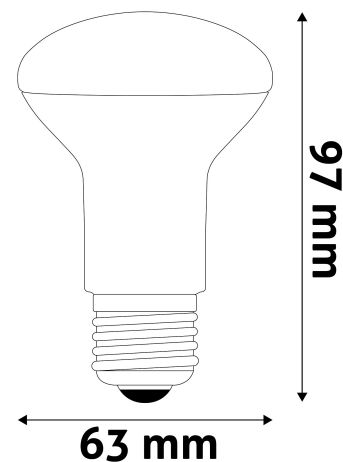

PRODUCT OUTLINE