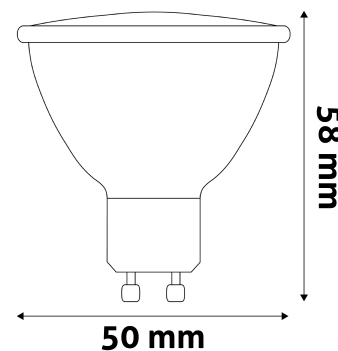

PRODUCT OUTLINE