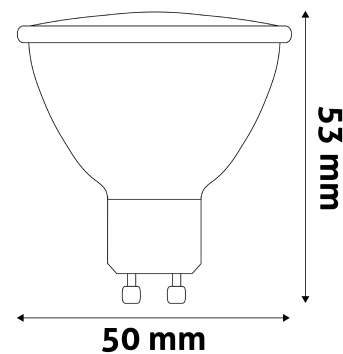

PRODUCT OUTLINE