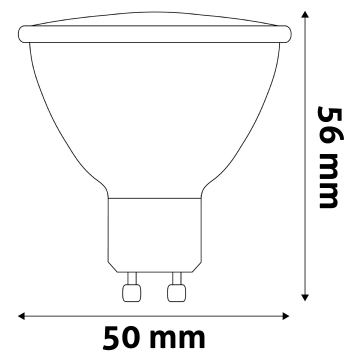

PRODUCT OUTLINE