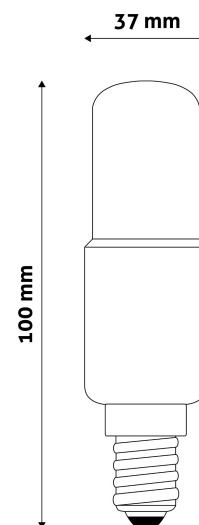

PRODUCT SIZE

Diameter: 37mm
Height: 100mm

CARDBOARD BOX

EAN: 5999097913445
Packaging: 1/b 100/c 4900/p
Dimensions: 38mm x 38mm x 140mm
Net weight: 41g
Gross weight: 42g

CARTON

EAN: 5999097913452
Packaging: 1/b 100/c 4900/p
Dimensions: 410mm x 210mm x 260mm
Net weight: 4.1kg
Gross weight: 4.2kg

PALLET EXAMPLE

Height:
Width: 120cm (std Euro pallet)
Mept: 80cm (std Euro pallet)
Cartons per pallet: 49carton/pallet
Cartons per row:
Net weight: 200.9kg
Gross weight: 205.8kg

PRODUCT PICTURE

PRODUCT OUTLINE