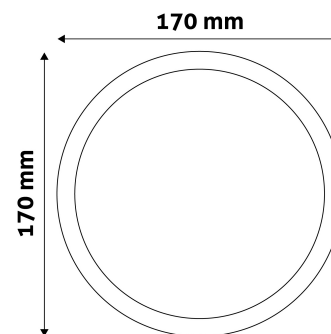

Page: 2/3

PRODUCT SIZE

Diameter: 170mm
Height:
Cut out size: 151mm

CARDBOARD BOX

EAN: 5999562281215
Packaging: 1/b 40/c 1080/p
Dimensions: 170mm x 37mm x 203mm
Net weight:
Gross weight: 240g

CARTON

EAN: 5999562281222
Packaging: 1/b 40/c 1080/p
Dimensions: 870mm x 210mm x 225mm
Net weight:
Gross weight: 9.6kg

PALLET EXAMPLE

Height:
Width: 120cm (std Euro pallet)
Meptb: 80cm (std Euro pallet)
Cartons per pallet: 27carton/pallet
Cartons per row:
Net weight:
Gross weight: 259.2kg

PRODUCT PICTURE

PRODUCT OUTLINE

Avide LED Ceiling Lamp Recessed Panel Round ALU 12W CW 6400K