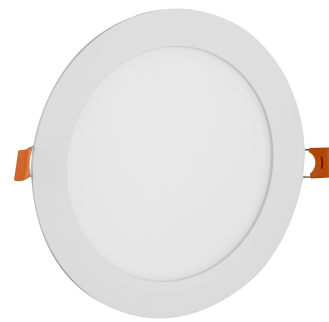

Avide LED Ceiling Lamp Recessed Panel Round ALU 12W CW 6400K

Product code: ACRPCW-R-12W-ALU
Brand link: avidelighting.com/qr/ACRPCW-R-12W-ALU
ID: AB-190518
Company name: Armin Trade Kft.
Company address: Kossuth utca 22 2/4, 4024 Debrecen

Date of issue: 2023-01-20

Page: 2/3

PRODUCT SIZE

Diameter: 170mm
Height:
Cut out size: 151mm

CARDBOARD BOX

EAN: 5999562281215
Packaging: 1/b 40/c 1080/p
Dimensions: 170mm x 37mm x 203mm
Net weight:
Gross weight: 240g

CARTON

EAN: 5999562281222
Packaging: 1/b 40/c 1080/p
Dimensions: 870mm x 210mm x 225mm
Net weight:
Gross weight: 9.6kg

PALLET EXAMPLE

Height:
Width: 120cm (std Euro pallet)
Meptb: 80cm (std Euro pallet)
Cartons per pallet: 27carton/pallet
Cartons per row:
Net weight:
Gross weight: 259.2kg

PRODUCT PICTURE