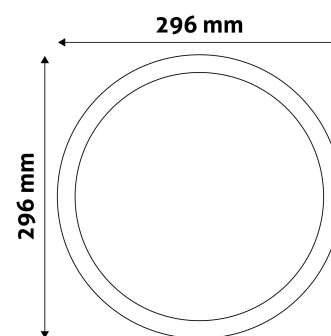

PRODUCT OUTLINE