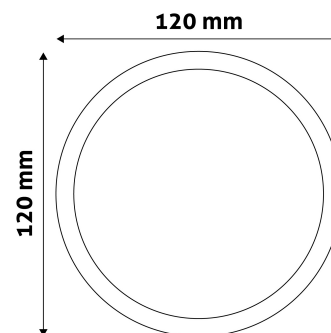

PRODUCT OUTLINE