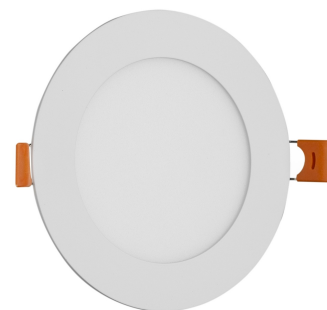

Avide LED Ceiling Lamp Recessed Panel Round ALU 6W CW 6400K

Product code: ACRPCW-R-6W-ALU
Brand link: avidelighting.com/qr/ACRPCW-R-6W-ALU
ID: AB-190518
Company name: Armin Trade Kft.
Company address: Kossuth utca 22 2/4, 4024 Debrecen

Date of issue: 2023-01-20

Page: 2/3

PRODUCT SIZE

Diameter: 120mm
Height:
Cut out size: 105mm

CARDBOARD BOX

EAN: 5999097912325
Packaging: 1/b 50/c 1350/p
Dimensions: 125mm x 37mm x 173mm
Net weight: 138g
Gross weight: 148g

CARTON

EAN: 5999097912332
Packaging: 1/b 50/c 1350/p
Dimensions: 645mm x 220mm x 370mm
Net weight: 6.9kg
Gross weight: 7.4kg

PALLET EXAMPLE

Height:
Width: 120cm (std Euro pallet)
Mepth: 80cm (std Euro pallet)
Cartons per pallet: 27carton/pallet
Cartons per row:
Net weight: 186.3kg
Gross weight: 199.8kg

PRODUCT PICTURE