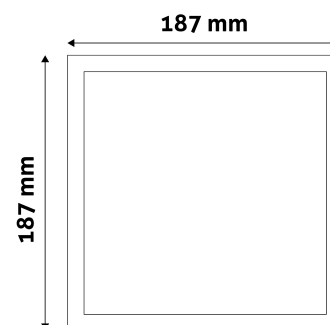

Page: 2/3

PRODUCT SIZE

Width:	187mm
Height:	187mm
Cut out size:	168mm

CARDBOARD BOX

EAN:	5999097916804
Packaging:	1/b 20/c 640/p
Dimensions:	225mm x 225mm x 30mm
Net weight:	228g
Gross weight:	269g

CARTON

EAN:	5999097916811
Packaging:	1/b 20/c 640/p
Dimensions:	335mm x 245mm x 470mm
Net weight:	4.56kg
Gross weight:	5.38kg

PALLET EXAMPLE

Height:	
Width:	120cm (std Euro pallet)
Mepth:	80cm (std Euro pallet)
Cartons per pallet:	32carton/pallet
Cartons per row:	
Net weight:	145.92kg
Gross weight:	172.16kg

PRODUCT PICTURE

PRODUCT OUTLINE