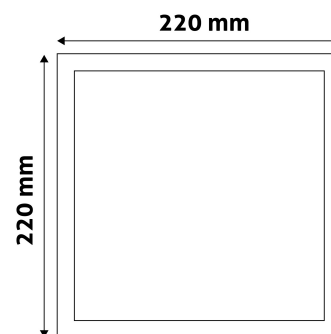

PRODUCT OUTLINE