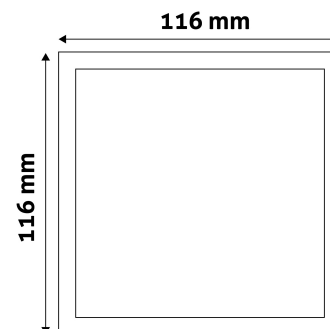

Page: 2/3

PRODUCT SIZE

Width: 116mm
Height: 116mm
Cut out size: 105mm

CARDBOARD BOX

EAN: 5999097912363
Packaging: 1/b 50/c 1350/p
Dimensions: 125mm x 37mm x 173mm
Net weight:
Gross weight: 154g

CARTON

EAN: 5999097912370
Packaging: 1/b 50/c 1350/p
Dimensions: 645mm x 220mm x 370mm
Net weight:
Gross weight: 7.7kg

PALLET EXAMPLE

Height:
Width: 120cm (std Euro pallet)
Mepth: 80cm (std Euro pallet)
Cartons per pallet: 27carton/pallet
Cartons per row:
Net weight:
Gross weight: 207.9kg

PRODUCT PICTURE

PRODUCT OUTLINE

Avide LED Ceiling Lamp Recessed Panel Square ALU 6W CW 6400K