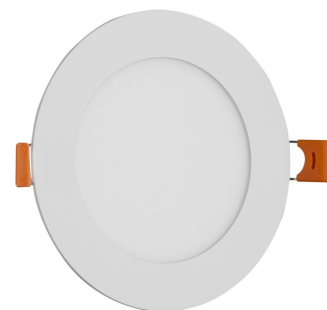

Avide LED Ceiling Lamp Recessed Panel Round ALU 6W NW 4000K

Product code: ACRPNW-R-6W-ALU
Brand link: avidelighting.com/qr/ACRPNW-R-6W-ALU
ID: AB-190518
Company name: Armin Trade Kft.
Company address: Kossuth utca 22 2/4, 4024 Debrecen

Date of issue: 2023-01-20

Page: 2/3

PRODUCT SIZE

Diameter: 120mm
Height:
Cut out size: 105mm

CARDBOARD BOX

EAN: 5999097912004
Packaging: 1/b 50/c 1350/p
Dimensions: 125mm x 37mm x 173mm
Net weight: 138g
Gross weight: 148g

CARTON

EAN: 5999097912011
Packaging: 1/b 50/c 1350/p
Dimensions: 645mm x 220mm x 370mm
Net weight: 6.9kg
Gross weight: 7.4kg

PALLET EXAMPLE

Height:
Width: 120cm (std Euro pallet)
Mepth: 80cm (std Euro pallet)
Cartons per pallet: 27carton/pallet
Cartons per row:
Net weight: 186.3kg
Gross weight: 199.8kg

PRODUCT PICTURE