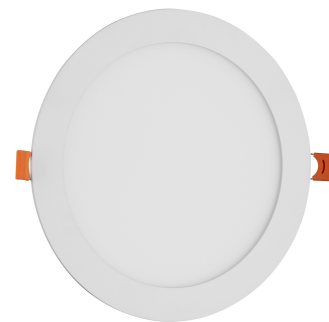

Avide LED Ceiling Lamp Recessed Panel Round ALU 15W WW 3000K

Product code: ACRPWW-R-15W-ALU
Brand link: avidelighting.com/qr/ACRPWW-R-15W-ALU
ID: AB-190518
Company name: Armin Trade Kft.
Company address: Kossuth utca 22 2/4, 4024 Debrecen

Date of issue: 2023-01-20
Page: 2/3

PRODUCT SIZE

Diameter: 187mm
Height:
Cut out size: 168mm

CARDBOARD BOX

EAN: 5999097916705
Packaging: 1/b 20/c 640/p
Dimensions: 225mm x 225mm x 30mm
Net weight: 187g
Gross weight: 228g

CARTON

EAN: 5999097916712
Packaging: 1/b 20/c 640/p
Dimensions: 335mm x 245mm x 470mm
Net weight: 3.74kg
Gross weight: 4.56kg

PALLET EXAMPLE

Height:
Width: 120cm (std Euro pallet)
Mepth: 80cm (std Euro pallet)
Cartons per pallet: 32carton/pallet
Cartons per row:
Net weight: 119.68kg
Gross weight: 145.92kg

PRODUCT PICTURE