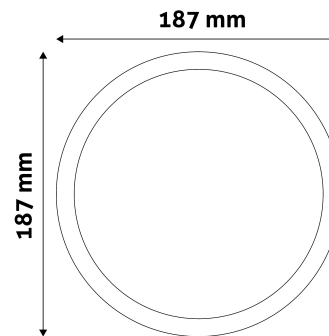

PRODUCT OUTLINE