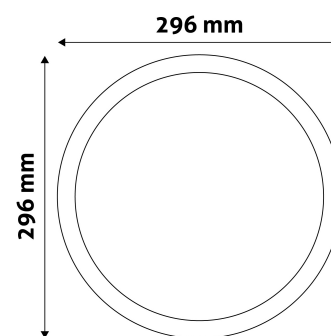

Page: 2/3

PRODUCT SIZE

Diameter: 296mm
 Height:
 Cut out size: 280mm

CARDBOARD BOX

EAN: 5999097913063
 Packaging: 1/b 20/c 240/p
 Dimensions: 305mm x 39mm x 320mm
 Net weight:
 Gross weight: 628g

CARTON

EAN: 5999097913070
 Packaging: 1/b 20/c 240/p
 Dimensions: 630mm x 420mm x 345mm
 Net weight:
 Gross weight: 12.56kg

PALLET EXAMPLE

Height:
 Width: 120cm (std Euro pallet)
 Mepth: 80cm (std Euro pallet)
 Cartons per pallet: 12carton/pallet
 Cartons per row:
 Net weight:
 Gross weight: 150.72kg

PRODUCT PICTURE

PRODUCT OUTLINE