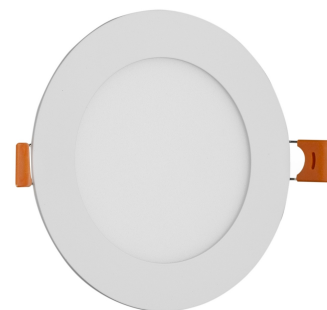

Avide LED Ceiling Lamp Recessed Panel Round ALU 6W WW 3000K

Product code: ACRPWW-R-6W-ALU
Brand link: avidelighting.com/qr/ACRPWW-R-6W-ALU
ID: AB-190518
Company name: Armin Trade Kft.
Company address: Kossuth utca 22 2/4, 4024 Debrecen

Date of issue: 2023-01-20
Page: 2/3

PRODUCT SIZE

Diameter: 120mm
Height:
Cut out size: 105mm

CARDBOARD BOX

EAN: 5999097912301
Packaging: 1/b 50/c 1350/p
Dimensions: 125mm x 37mm x 173mm
Net weight:
Gross weight: 148g

CARTON

EAN: 5999097912318
Packaging: 1/b 50/c 1350/p
Dimensions: 645mm x 220mm x 370mm
Net weight:
Gross weight: 7.4kg

PALLET EXAMPLE

Height:
Width: 120cm (std Euro pallet)
Mepth: 80cm (std Euro pallet)
Cartons per pallet: 27carton/pallet
Cartons per row:
Net weight:
Gross weight: 199.8kg

PRODUCT PICTURE