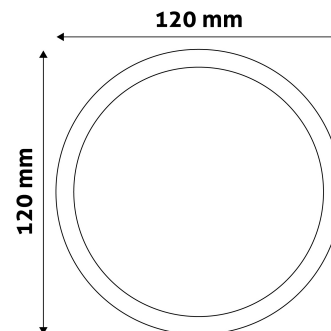

PRODUCT SIZE

Diameter: 120mm
 Height:
 Cut out size: 105mm

CARDBOARD BOX

EAN: 5999097912301
 Packaging: 1/b 50/c 1350/p
 Dimensions: 125mm x 37mm x 173mm
 Net weight:
 Gross weight: 148g

CARTON

EAN: 5999097912318
 Packaging: 1/b 50/c 1350/p
 Dimensions: 645mm x 220mm x 370mm
 Net weight:
 Gross weight: 7.4kg

PALLET EXAMPLE

Height:
 Width: 120cm (std Euro pallet)
 Mepth: 80cm (std Euro pallet)
 Cartons per pallet: 27carton/pallet
 Cartons per row:
 Net weight:
 Gross weight: 199.8kg

PRODUCT PICTURE

PRODUCT OUTLINE