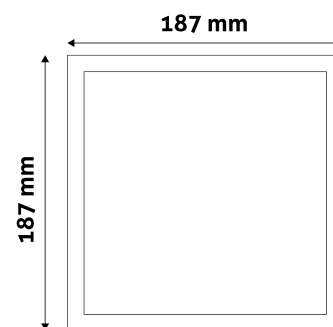

PRODUCT OUTLINE