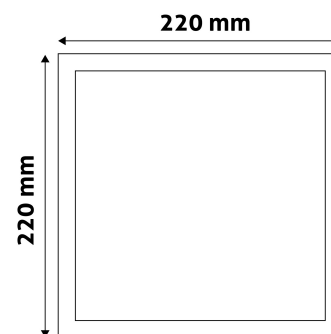

Page: 2/3

PRODUCT SIZE

Width: 220mm
Height: 220mm
Cut out size: 201mm

CARDBOARD BOX

EAN: 5999562281314
Packaging: 1/b 20/c 400/p
Dimensions: 220mm x 34mm x 260mm
Net weight:
Gross weight: 400g

CARTON

EAN: 5999562281321
Packaging: 1/b 20/c 400/p
Dimensions: 470mm x 375mm x 285mm
Net weight:
Gross weight: 8kg

PALLET EXAMPLE

Height:
Width: 120cm (std Euro pallet)
Mepth: 80cm (std Euro pallet)
Cartons per pallet: 20carton/pallet
Cartons per row:
Net weight:
Gross weight: 160kg

PRODUCT PICTURE

PRODUCT OUTLINE

Avide LED Ceiling Lamp Recessed Panel Square ALU 18W WW 300K