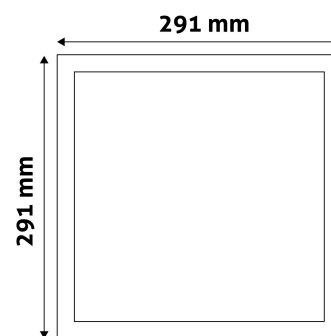

Page: 2/3

PRODUCT SIZE

Width: 291mm
Height: 291mm
Cut out size: 280mm

CARDBOARD BOX

EAN: 5999097913100
Packaging: 1/b 20/c 240/p
Dimensions: 300mm x 39mm x 320mm
Net weight:
Gross weight: 708g

CARTON

EAN: 5999097913117
Packaging: 1/b 20/c 240/p
Dimensions: 630mm x 420mm x 345mm
Net weight:
Gross weight: 14.16kg

PALLET EXAMPLE

Height:
Width: 120cm (std Euro pallet)
Mepth: 80cm (std Euro pallet)
Cartons per pallet: 12carton/pallet
Cartons per row:
Net weight:
Gross weight: 169.92kg

PRODUCT PICTURE

PRODUCT OUTLINE