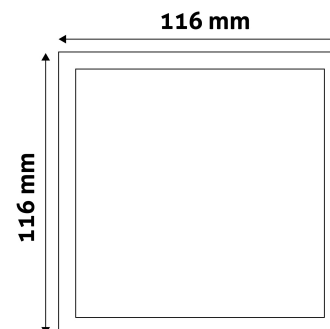

Page: 2/3

PRODUCT SIZE

Width: 116mm
Height: 116mm
Cut out size: 105mm

CARDBOARD BOX

EAN: 5999097912349
Packaging: 1/b 50/c 1350/p
Dimensions: 125mm x 37mm x 173mm
Net weight:
Gross weight: 154g

CARTON

EAN: 5999097912356
Packaging: 1/b 50/c 1350/p
Dimensions: 645mm x 220mm x 370mm
Net weight:
Gross weight: 7.7kg

PALLET EXAMPLE

Height:
Width: 120cm (std Euro pallet)
Mepth: 80cm (std Euro pallet)
Cartons per pallet: 27carton/pallet
Cartons per row:
Net weight:
Gross weight: 207.9kg

PRODUCT PICTURE

PRODUCT OUTLINE

Avide LED Ceiling Lamp Recessed Panel Square ALU 6W WW 3000K