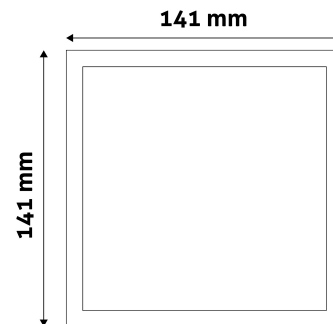

PRODUCT SIZE

Width: 141mm
 Height: 141mm
 Cut out size: 125mm

CARDBOARD BOX

EAN: 5999097916644
 Packaging: 1/b 50/c 1350/p
 Dimensions: 153mm x 32mm x 208mm
 Net weight: 140g
 Gross weight: 181g

CARTON

EAN: 5999097916651
 Packaging: 1/b 50/c 1350/p
 Dimensions: 645mm x 220mm x 370mm
 Net weight: 7kg
 Gross weight: 9.05kg

PALLET EXAMPLE

Height:
 Width: 120cm (std Euro pallet)
 Mepth: 80cm (std Euro pallet)
 Cartons per pallet: 27carton/pallet
 Cartons per row:
 Net weight: 189kg
 Gross weight: 244.35kg

PRODUCT PICTURE

PRODUCT OUTLINE