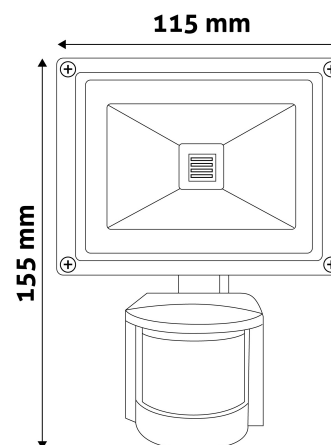

PRODUCT OUTLINE