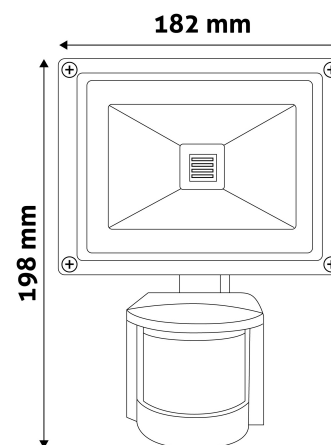

PRODUCT OUTLINE