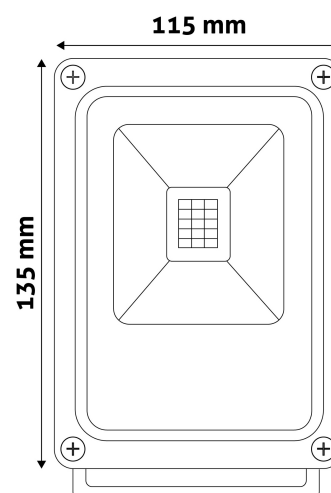

PRODUCT OUTLINE