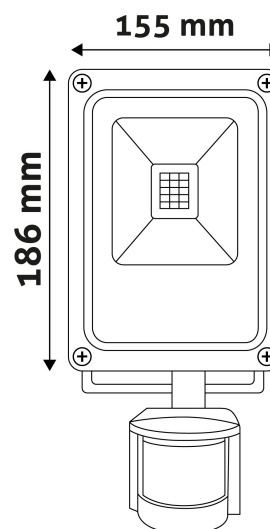

PRODUCT OUTLINE