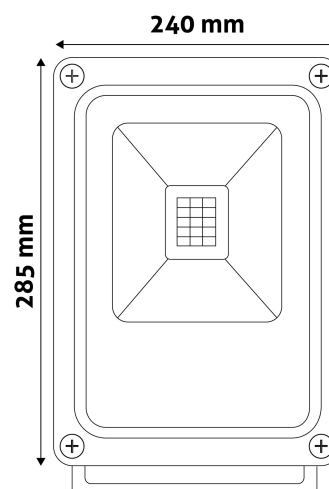

PRODUCT OUTLINE