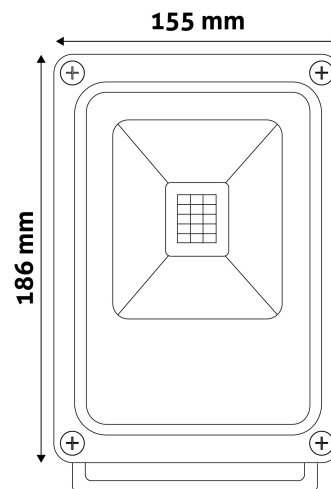

Date of issue: 2023-01-20

Page: 2/3

**PRODUCT SIZE**

Width: 155mm  
 Height: 186mm  
 Depth: 50mm

**CARDBOARD BOX**

EAN: 5999562284360  
 Packaging: 1/b 15/c 720/p  
 Dimensions: 145mm x 50mm x 200mm  
 Net weight: 725g  
 Gross weight: 797g

**CARTON**

EAN: 5999562284407  
 Packaging: 1/b 15/c 720/p  
 Dimensions: 445mm x 275mm x 220mm  
 Net weight: 10.875kg  
 Gross weight: 11.955kg

**PALLET EXAMPLE**

Height:  
 Width: 120cm (std Euro pallet)  
 Mepth: 80cm (std Euro pallet)  
 Cartons per pallet: 48carton/pallet  
 Cartons per row: 6pcs  
 Net weight: 522kg  
 Gross weight: 573.84kg

**PRODUCT PICTURE**

**PRODUCT OUTLINE**