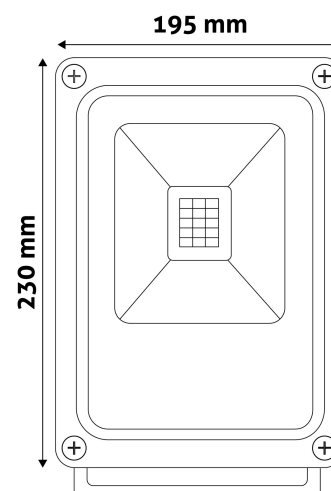

PRODUCT OUTLINE