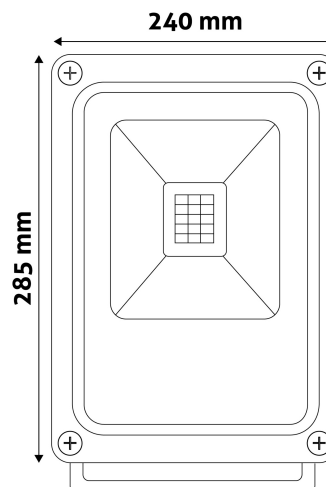

**Date of issue:** 2023-01-20  
**Page:** 2/3

**PRODUCT SIZE**

Width: 240mm  
 Height: 285mm  
 Depth: 60mm

**CARDBOARD BOX**

EAN: 5999562284384  
 Packaging: 1/b 5/c 225/p  
 Dimensions: 245mm x 65mm x 310mm  
 Net weight: 1 989g  
 Gross weight: 2 062g

**CARTON**

EAN: 5999562284421  
 Packaging: 1/b 5/c 225/p  
 Dimensions: 345mm x 260mm x 330mm  
 Net weight: 9.945kg  
 Gross weight: 10.31kg

**PALLET EXAMPLE**

Height:  
 Width: 120cm (std Euro pallet)  
 Mepth: 80cm (std Euro pallet)  
 Cartons per pallet: 45carton/pallet  
 Cartons per row: 9pcs  
 Net weight: 447.525kg  
 Gross weight: 463.95kg

**PRODUCT PICTURE**

**PRODUCT OUTLINE**