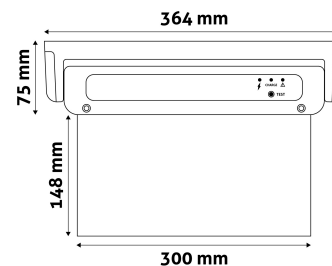

Page: 2/3

PRODUCT SIZE

Width:	370mm
Height:	225mm
Depth:	46mm

CARDBOARD BOX

EAN:	5999097911229
Packaging:	1/b 10/c 280/p
Dimensions:	375mm x 50mm x 235mm
Net weight:	510g
Gross weight:	786g

CARTON

EAN:	5999097911236
Packaging:	1/b 10/c 280/p
Dimensions:	545mm x 395mm x 250mm
Net weight:	5.1kg
Gross weight:	7.86kg

PALLET EXAMPLE

Height:	
Width:	120cm (std Euro pallet)
Depth:	80cm (std Euro pallet)
Cartons per pallet:	28carton/pallet
Cartons per row:	
Net weight:	142.8kg
Gross weight:	220.08kg

PRODUCT PICTURE

PRODUCT OUTLINE