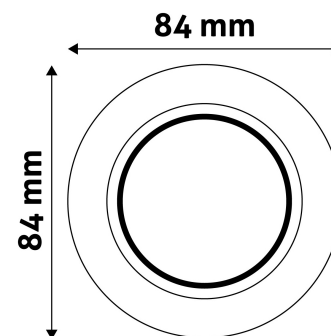

PRODUCT OUTLINE