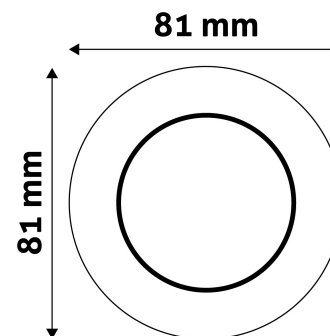

PRODUCT OUTLINE