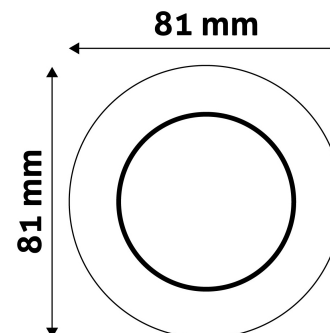

PRODUCT OUTLINE