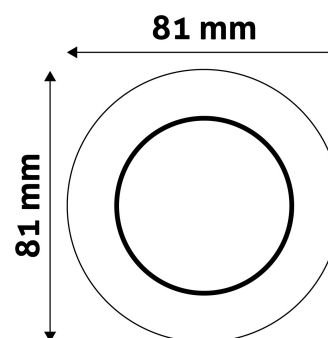

TECHNICAL DETAILS

Wattage:
Voltage range: 220-240V
Inner diameter: 55mm
Cut out size: 55mm
Swivel: No
IP standard: IP20

BOX PICTURE

Avide GU10 Frame Cone Copper

Product code: ABGU10F-C-CO
Brand link: avidelighting.com/qr/ABGU10F-C-CO
ID: AB-190518
Company name: Armin Trade Kft.
Company address: Kossuth utca 22 2/4, 4024 Debrecen

Date of issue: 2023-01-20
Page: 2/3

PRODUCT SIZE

Diameter:
 Height: 30mm

CARDBOARD BOX

EAN: 5999097911540
 Packaging:
 Dimensions: 83mm x 83mm x 35mm
 Net weight: 57.3g
 Gross weight: 62g

CARTON

EAN: 5999097911557
 Packaging: 1/b 100/c 3000/p
 Dimensions: 435mm x 215mm x 350mm
 Net weight: 5.73kg
 Gross weight: 6.2kg

PALLET EXAMPLE

Height:
 Width: 120cm (std Euro pallet)
 Mepth: 80cm (std Euro pallet)
 Cartons per pallet: 30carton/pallet
 Cartons per row:
 Net weight: 171.9kg
 Gross weight: 186kg

PRODUCT PICTURE

PRODUCT OUTLINE