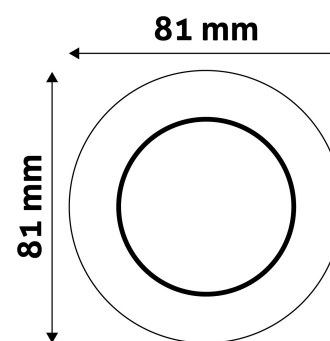

PRODUCT OUTLINE