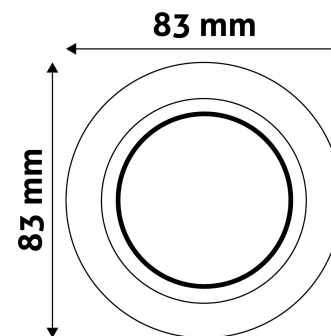

PRODUCT OUTLINE