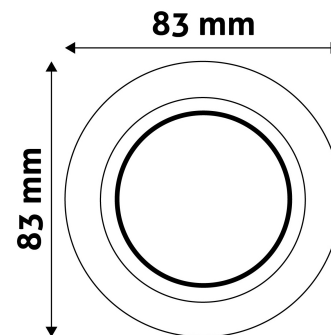

TECHNICAL DETAILS

Wattage:	
Voltage range:	220-240V
Inner diameter:	55mm
Cut out size:	70mm
Swivel:	Yes
IP standard:	IP20

BOX PICTURE

Avide GU10 Frame Cone Swivel Chrome

Product code: ABGU10F-CS-CH
Brand link: avidelighting.com/qr/ABGU10F-CS-CH
ID: AB-190518
Company name: Armin Trade Kft.
Company address: Kossuth utca 22 2/4, 4024 Debrecen

Date of issue: 2023-01-20

Page: 2/3

PRODUCT SIZE

Diameter:
 Height: 24mm

CARDBOARD BOX

EAN: 5999097911601
 Packaging:
 Dimensions: 86mm x 86mm x 38mm
 Net weight: 76.7g
 Gross weight: 81g

CARTON

EAN:
 Packaging: 1/b 100/c 3200/p
 Dimensions: 450mm x 225mm x 365mm
 Net weight: 7.67kg
 Gross weight: 8.1kg

PALLET EXAMPLE

Height:
 Width: 120cm (std Euro pallet)
 Mepth: 80cm (std Euro pallet)
 Cartons per pallet: 32carton/pallet
 Cartons per row:
 Net weight: 245.44kg
 Gross weight: 259.2kg

PRODUCT PICTURE

PRODUCT OUTLINE