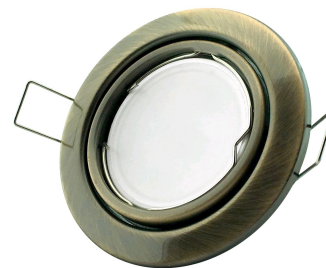

Avide GU10 Frame Cone Swivel Copper

Product code: ABGU10F-CS-CO
Brand link: avidelighting.com/qr/ABGU10F-CS-CO
ID: AB-190518
Company name: Armin Trade Kft.
Company address: Kossuth utca 22 2/4, 4024 Debrecen

BOX PICTURE

TECHNICAL DETAILS

Wattage:
Voltage range: 220-240V
Inner diameter: 55mm
Cut out size: 70mm
Swivel: Yes
IP standard: IP20

Avide GU10 Frame Cone Swivel Copper

Product code: ABGU10F-CS-CO
Brand link: avidelighting.com/qr/ABGU10F-CS-CO
ID: AB-190518
Company name: Armin Trade Kft.
Company address: Kossuth utca 22 2/4, 4024 Debrecen

PRODUCT PICTURE

PRODUCT OUTLINE

Avide GU10 Frame Cone Swivel Copper

Product code: ABGU10F-CS-CO
Brand link: avidelighting.com/qr/ABGU10F-CS-CO
ID: AB-190518
Company name: Armin Trade Kft.
Company address: Kossuth utca 22 2/4, 4024 Debrecen