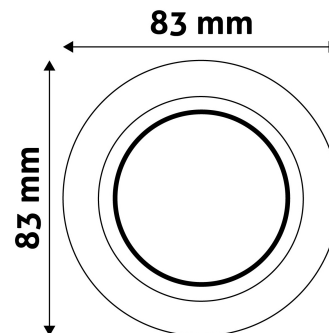

BOX PICTURE

TECHNICAL DETAILS

Wattage:	
Voltage range:	220-240V
Inner diameter:	55mm
Cut out size:	70mm
Swivel:	Yes
IP standard:	IP20

Avide GU10 Frame Cone Swivel White

Product code: ABGU10F-CS-W
Brand link: avidelighting.com/qr/ABGU10F-CS-W
ID: AB-190518
Company name: Armin Trade Kft.
Company address: Kossuth utca 22 2/4, 4024 Debrecen

Date of issue: 2023-01-20

Page: 2/3

PRODUCT SIZE

Diameter:
 Height: 24mm

CARDBOARD BOX

EAN: 5999097911588
 Packaging:
 Dimensions: 86mm x 86mm x 38mm
 Net weight: 78.3g
 Gross weight: 84g

CARTON

EAN: 5999097911571
 Packaging: 1/b 100/c 3200/p
 Dimensions: 450mm x 225mm x 365mm
 Net weight: 7.83kg
 Gross weight: 8.4kg

PALLET EXAMPLE

Height:
 Width: 120cm (std Euro pallet)
 Mepth: 80cm (std Euro pallet)
 Cartons per pallet: 32carton/pallet
 Cartons per row:
 Net weight: 250.56kg
 Gross weight: 268.8kg

PRODUCT PICTURE

PRODUCT OUTLINE