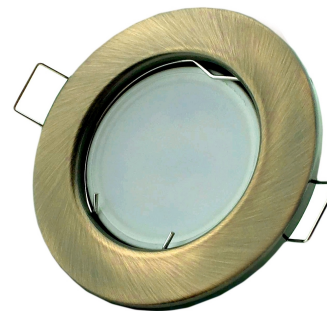

Avide GU10 Frame Round Copper

Product code: ABGU10F-N-CO
Brand link: avidelighting.com/qr/ABGU10F-N-CO
ID: AB-190518
Company name: Armin Trade Kft.
Company address: Kossuth utca 22 2/4, 4024 Debrecen

QR code:

Date of issue: 2023-01-20

Page: 2/3

PRODUCT SIZE

Diameter:
Height: 31mm

CARDBOARD BOX

EAN: 5999097911380
Packaging:
Dimensions: 83mm x 83mm x 35mm
Net weight: 57.9g
Gross weight: 63g

CARTON

EAN: 5999097911397
Packaging: 1/b 100/c 3200/p
Dimensions: 435mm x 210mm x 350mm
Net weight: 5.79kg
Gross weight: 6.3kg

PALLET EXAMPLE

Height:
Width: 120cm (std Euro pallet)
Mepth: 80cm (std Euro pallet)
Cartons per pallet: 32carton/pallet
Cartons per row:
Net weight: 185.28kg
Gross weight: 201.6kg

PRODUCT PICTURE