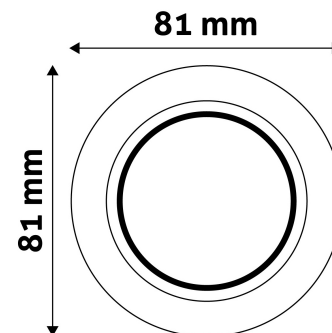

PRODUCT OUTLINE