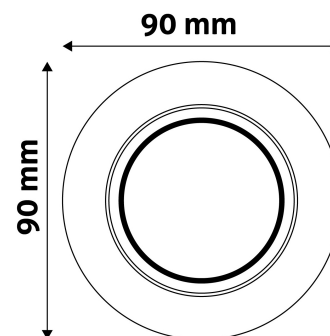

TECHNICAL DETAILS

Wattage:	
Voltage range:	220-240V
Inner diameter:	55mm
Cut out size:	70mm
Swivel:	Yes
IP standard:	IP20

BOX PICTURE

Avide GU10 Frame Round Swivel Black

Product code:	ABGU10F-NS-B
Brand link:	avidelighting.com/qr/ABGU10F-NS-B
ID:	AB-190518
Company name:	Armin Trade Kft.
Company address:	Kossuth utca 22 2/4, 4024 Debrecen

Date of issue: 2023-01-20

Page: 2/3

PRODUCT SIZE

Diameter:	
Height:	27mm

CARDBOARD BOX

EAN:	5999097911403
Packaging:	
Dimensions:	93mm x 93mm x 37mm
Net weight:	77.6g
Gross weight:	81g

CARTON

EAN:	
Packaging:	1/b 100/c 3200/p
Dimensions:	485mm x 220mm x 390mm
Net weight:	7.76kg
Gross weight:	8.1kg

PALLET EXAMPLE

Height:	
Width:	120cm (std Euro pallet)
Depth:	80cm (std Euro pallet)
Cartons per pallet:	32carton/pallet
Cartons per row:	
Net weight:	248.32kg
Gross weight:	259.2kg

PRODUCT PICTURE

PRODUCT OUTLINE