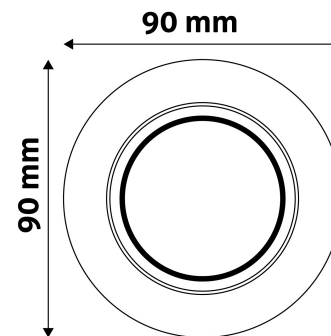

TECHNICAL DETAILS

Wattage:
Voltage range: 220-240V
Inner diameter: 55mm
Cut out size: 70mm
Swivel: Yes
IP standard: IP20

BOX PICTURE

Avide GU10 Frame Round Swivel Chrome

Product code:	ABGU10F-NS-CH
Brand link:	avidelighting.com/qr/ABGU10F-NS-CH
ID:	AB-190518
Company name:	Armin Trade Kft.
Company address:	Kossuth utca 22 2/4, 4024 Debrecen

Date of issue: 2023-01-20

Page: 2/3

PRODUCT SIZE

Diameter:	
Height:	27mm

CARDBOARD BOX

EAN:	5999097911441
Packaging:	
Dimensions:	92mm x 36mm x 132mm
Net weight:	77.3g
Gross weight:	81g

CARTON

EAN:	5999097911458
Packaging:	1/b 100/c 3200/p
Dimensions:	485mm x 220mm x 390mm
Net weight:	7.73kg
Gross weight:	8.1kg

PALLET EXAMPLE

Height:	
Width:	120cm (std Euro pallet)
Depth:	80cm (std Euro pallet)
Cartons per pallet:	32carton/pallet
Cartons per row:	
Net weight:	247.36kg
Gross weight:	259.2kg

PRODUCT PICTURE

PRODUCT OUTLINE