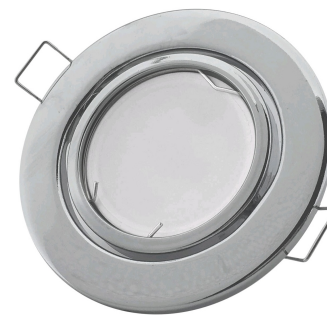

Avide GU10 Frame Round Swivel Chrome

Product code:	ABGU10F-NS-CH
Brand link:	avidelighting.com/qr/ABGU10F-NS-CH
ID:	AB-190518
Company name:	Armin Trade Kft.
Company address:	Kossuth utca 22 2/4, 4024 Debrecen

Date of issue: 2023-01-20

Page: 2/3

PRODUCT SIZE

Diameter:	
Height:	27mm

CARDBOARD BOX

EAN:	5999097911441
Packaging:	
Dimensions:	92mm x 36mm x 132mm
Net weight:	77.3g
Gross weight:	81g

CARTON

EAN:	5999097911458
Packaging:	1/b 100/c 3200/p
Dimensions:	485mm x 220mm x 390mm
Net weight:	7.73kg
Gross weight:	8.1kg

PALLET EXAMPLE

Height:	
Width:	120cm (std Euro pallet)
Depth:	80cm (std Euro pallet)
Cartons per pallet:	32carton/pallet
Cartons per row:	
Net weight:	247.36kg
Gross weight:	259.2kg

PRODUCT PICTURE